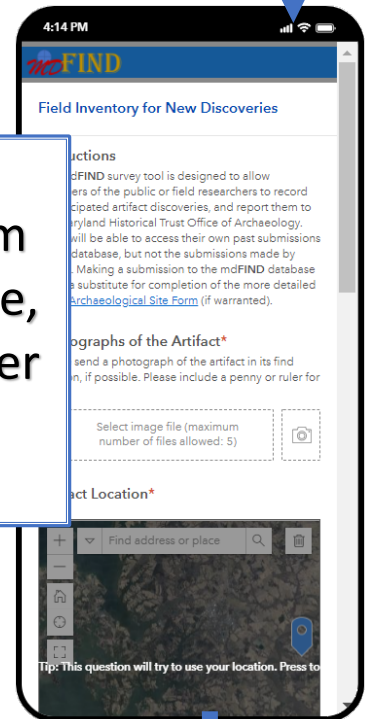

**A survey tool that allows members of the public to record unanticipated artifact discoveries, and report them to the Maryland Historical Trust (MHT), Office of Archaeology.**

Are you a metal detectorist, arrowhead collector, or history buff who's made an interesting artifact discovery? Do you want a simple way to record your find in the field and report it to archaeologists? Try our new smartphone app, **mdFIND**. It's as easy as 1, 2, 3!

**1 - Download mdFIND at <https://arcg.is/1PnOL10> and take a photo of your find.**

**2 - Fill out the simple form from your smartphone, tablet, or browser (no account necessary).**

**3 - Submit your find to MHT archaeologists. You choose whether to provide contact information for follow-up.**